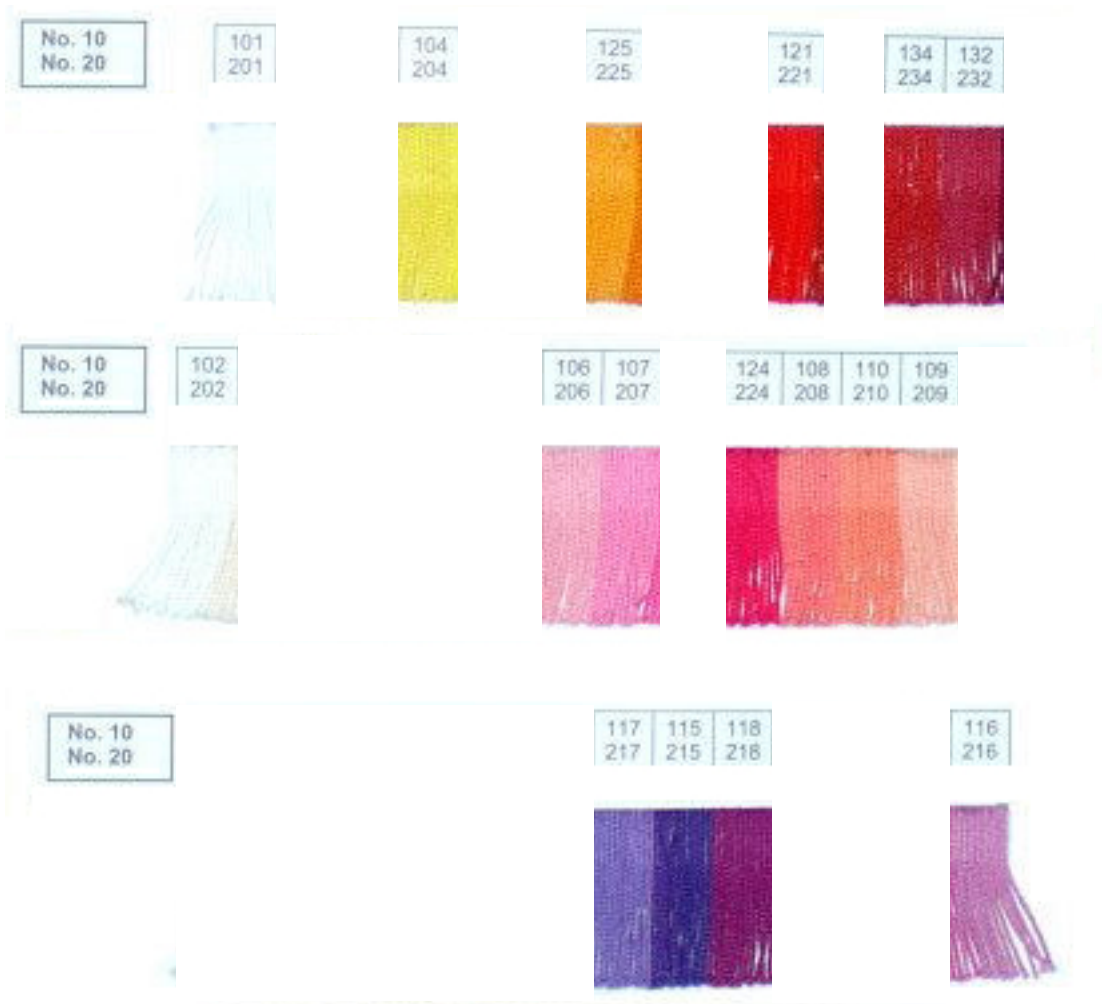

FLORA CHART 1
Plain & Varigated Colours Available

FLORA THREADS AVAILABLE IN No.10, No.20
Plain & Varigated Colours Available - 25 Gram balls

FLORA CHART 2
Plain & Varigated Colours Available

No. 10 No. 20	127 227	120 119 220 219						
No. 10 No. 20	128 228	130 230	140 240	145 245				
No. 10 No. 20	13 13	56 66	17 17	58 58	62 62	37 37		
No. 10 No. 20	66 68	55 55	53 53	64 64	45 45			